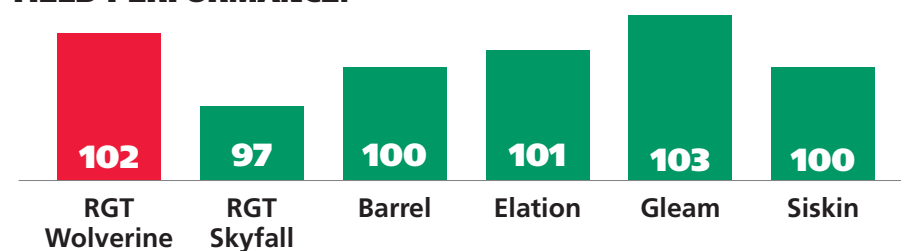

Europe's first BYDV-resistant wheat is a major breakthrough in European plant breeding, offering farmers an alternative to chemical control. RGT Wolverine is a newly recommended Group 4 feed wheat producing very high yields, whether BYDV is present or not, offering security, ease of management, and peace of mind. Its performance is underpinned by a solid agronomic package and a strong disease resistance profile.

RGT Wolverine.
Recommended
List 2021/22.

Grow to expect the best

RGT WOLVERINE

BYDV RESISTANT WINTER WHEAT

YIELD

1st wheat	102%
2nd wheat	101%
Light land	[99%]
Heavy land	102%

YIELD

AGRONOMICS

Lodging -PGR	[7]
Lodging +PGR	8
Height	86
Ripening	+2
Spec weight	75.9

PERFORMANCE DATA

YIELD PERFORMANCE:

AGRONOMIC PERFORMANCE:

	Lodging -PGR	Lodging +PGR	Height	Ripening	Spec weight
RGT Wolverine	[7]	8	86	+2	75.9
RGT Skyfall	8	8	83	0	78.4
Barrel	7	8	84	+1	77.2
Elation	7	8	82	+1	77.2
Gleam	7	7	87	0	76.3
Siskin	6	7	84	0	76.9