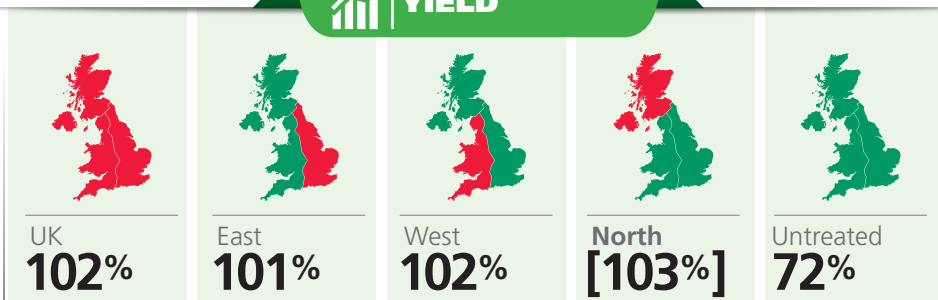

Europe's first BYDV-resistant wheat is a major breakthrough in European plant breeding, offering farmers an alternative to chemical control. RGT Wolverine is a newly recommended Group 4 feed wheat producing very high yields, whether BYDV is present or not, offering security, ease of management, and peace of mind. Its performance is underpinned by a solid agronomic package and a strong disease resistance profile.

RGT Wolverine.
Recommended
List 2021/22.

Grow to expect the best

RGT WOLVERINE

BYDV RESISTANT WINTER WHEAT

YIELD

1st wheat	102%
2nd wheat	101%
Light land	[99%]
Heavy land	102%

YIELD

AGRONOMICS

Lodging -PGR	[7]
Lodging +PGR	8
Height	86
Ripening	+2
Spec weight	75.9

PERFORMANCE DATA

YIELD PERFORMANCE:

AGRONOMIC PERFORMANCE:

	Lodging -PGR	Lodging +PGR	Height	Ripening	Spec weight
RGT Wolverine	[7]	8	86	+2	75.9
RGT Skyfall	8	8	83	0	78.4
Barrel	7	8	84	+1	77.2
Elation	7	8	82	+1	77.2
Gleam	7	7	87	0	76.3
Siskin	6	7	84	0	76.9